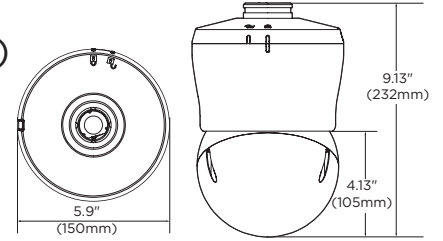

Mounting Accessories (Required. Sold Separately.)

Dimensions

Unit: Inch (mm)

Specifications

IMAGE	
Image sensor	1/3" 2.55M CMOS
Total pixels	1981(H) X 1288(V)
Minimum scene illumination	0.05 lux (color) 0 lux (B/W)
Test video output	1 CVBS 1.0V p-p (75ohm)
LENS	
Focal length	4.3-129mm, F1.6-F4.7
Lens type	Vari-focal lens with motorized zoom and auto-focus
IR distance	200ft range
Angle of view	65.1°-2.34°
Digital zoom	30x optical zoom
I/O	
Audio input/output	1 input/1 output
Audio compression	G.711
Alarm input/output	1 input/1 output
Event triggers	Motion alarm, network disconnect, temperature anomaly
OPERATIONAL	
Shutter mode	Auto, manual, slow shutter
Shutter speed	1/8 - 1/30,000
Slow shutter speed	x2, x4
Backlight	Yes
De-fog	Yes
Wide dynamic range (WDR)	True WDR, 120dB
Digital image stabilizer (DIS)	Yes
Smart DNR™ 3D digital noise reduction	3D DNR
White balance	Auto
Day and night	Auto, day (color), night (B/W)
Mirror/flip	Yes
Privacy zones	16 programmable privacy masks
Motion detection	4 programmable motion zones
Memory slot	Micro SD / SDHC / SDXC card (not included)
Event buffering	Pre-event: 1seconds - 5 seconds Post-event: 240seconds
Alarm notifications	Notifications via email, FTP server, alarm output activation or SD card recording
PTZ FUNCTION	
Pan range	360° endless
Pan speed	Max 360°/1sec
Tilt range	5-90°
Tilt speed	Max 360°/1sec
Preset	255
Tour	10
Home function	Yes (parking action)
NETWORK	
LAN	RJ45 (10/100Base-T)
Video compression type	H.265, H.264, MJPEG
Resolution	H.265: 2.1MP/1080p, 720p, VGA, D1, CIF H.264: 2.1MP/1080p, 720p, VGA, D1, CIF MJPEG: 1280x720, 800x600, VGA, 768x432, D1, CIF
Video bitrate	100Kbps - 10Mbps, multi-rate for preview and recording
Bitrate control	Multistreaming CBR/VBR at H.264, H.265 (controllable frame rate and bandwidth)
Frame rate	Up to 30fps at all resolutions
Streaming capability	Dual-stream at different rates and resolutions
IP	IPv4, IPv6
Protocol	TCP/IP, UDP, AutoIP, RTP (UDP/TCP), RTSP, NTP, HTTP, HTTPS, SSL, DNS, DDNS, DHCP, FTP, SMTP, ICMP, SNMPv1/v2/v3 (MIB-2), ONVIF
Security	HTTPS (TLS), IP filtering, 802.1x, digest authentication (ID/PW)
ONVIF conformance	Yes
Web viewer	OS: Windows, Mac OS, Linux Browser: Internet Explorer, Google Chrome, Mozilla Firefox, Safari
ENVIRONMENTAL	
Operating temperature	-4°F - 122°F (-20°C - 50°C)
Operating humidity	10-90% RH (non-condensing)
IK rating	IK-10 impact-resistant
IP rating	IP66-rated
Other certifications	CE, FCC, RoHS, UL listed
ELECTRICAL	
Power requirement	PoE IEEE 802.3bt class5 (PoE injector included), DC24V, AC24V
Power consumption	DC24V: 40W, 1666mA AC24V: 35W, 1485mA PoE: 42W, 1750mA
MECHANICAL	
Material	Aluminum PTZ, polycarbonate dome
Dimensions	5.9" x 9.13" (150 x 232mm)
Weight	6.17 lbs (2.8 Kg)