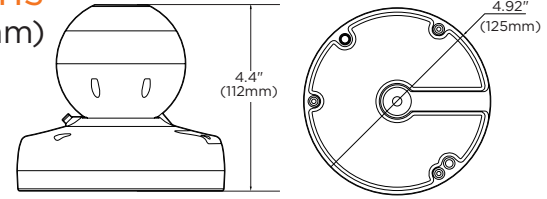

Dimensions

Unit: Inch (mm)

Summary

This NDAA-compliant MEGApix® IP camera provides 4K resolution at real-time 30fps. The camera features Star-Light Plus™ color in near-total darkness technology for quality video in any lighting conditions and a 2.8mm fixed lens. The weather-resistant vandal ball turret cameras are IP66-rated, eliminate IR reflections, offer easy angle adjustment for optimal image quality and easy access to the camera's control board from the base of the camera.