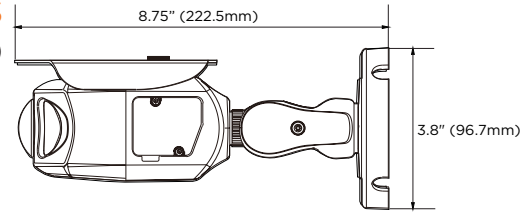

Dimensions
Unit: Inch (mm)

Summary

This NDA/TAA-compliant MEGAPIX® Ai™ ultra-wide view IP camera provides 4K resolution at real-time 30fps with an edge Ai engine onboard, placing the power of Ai deep learning at your fingertips. The camera's 2.3mm ultra-wide view lens offers edge-to-edge image clarity without pixel loss and is ideal for wide-area situational awareness.

Features

- 4K sensor at real-time 30fps
- Star-Light Plus™ color in near-total darkness technology.
- AI Deep Learning object detection.
- Create up to 40 separate detection zones.
- Easy setup with no manual analytics calibration.
- Seamless integration and control with DW Spectrum® IPVMS.
- Reduce false alarms with multiple detection zones and logical rules.
- Increase recording storage with smart recording and no false alarms.
- 2.3mm ultra-wide view lens for edge-to-edge image clarity without pixel loss.
- True Wide Dynamic Range for clear images in challenging light.
- Simultaneous streaming and multiple codec options for smart bandwidth management.
- Cold Start -40°F (-40°C) (DC power), allowing the camera to power up in extremely cold environments.
- 100' Smart IR™ with intelligent camera sync for clear B/W images with no need for external light.
- Smart DNR™ 3D digital noise reduction reduces noise and ghosting for motion in low-light environments.
- Two-way audio for direct communication between the monitoring station and the camera's location.
- Local SD card slot for local recording in case of network loss.
- Alarm sensor input and relay output for access control integration.
- Web server built-in for easy camera management from any browser.
- PoE and DC12V for single cable simplified installation.
- NDA/TAA compliant for federal and government projects.
- IP67- and IK9-rated camera housing built to last.
- 5 year warranty.